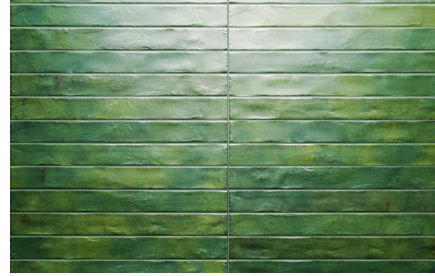

# GRAFFITI

MADE  
IN ITALY

Wall: Graffiti Aquamarine Satin 48x450mm

Wall: Graffiti Beige Satin 48x450mm

Wall: Graffiti Blue Satin 48x450mm

Wall: Graffiti Ivory Satin 48x450mm

# Graffiti

**RON0009**  
Aquamarine Satin Subway  
48x450MM

**RON0010**  
Blue Satin Subway  
48X450MM

**RON0011**  
Green Satin Subway  
48x450MM

**RON00012**  
Ivory Satin Subway  
48X450MM

**RON0013**  
Beige Satin Subway  
48X450MM

**RON00014**  
White Satin Subway  
48X450MM

**RON00014**  
Light Grey Satin Subway  
48X450MM